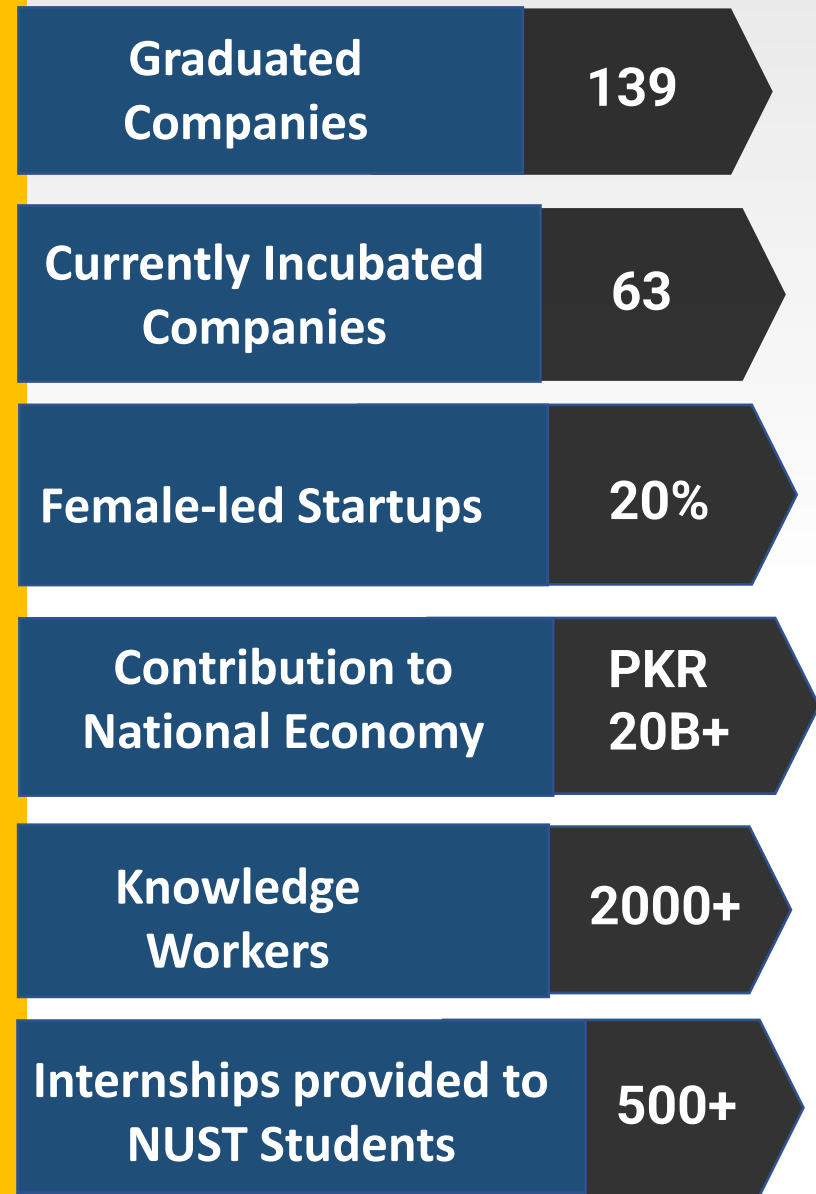

**School of Interdisciplinary
Engineering & Sciences**

30 Hi-Tech Labs under One Roof

07 Industrial Labs

ENTREPRENEURIAL ECOSYSTEM

- Pioneer in university-based incubation
- The largest incubation space in Pakistan
- Mandatory Course on Entrepreneurship

FILED IPs: **1100+**
AWARDED IPs: **214**
INTERNATIONAL IPs: **9**

70 IPs
TRANSFERRED
TO INDUSTRY

TechOne Established in 2005

NATIONAL SCIENCE & TECHNOLOGY PARK

Pakistan's First University based
Science and Technology Park

**5000+
Volunteers**

**100,000
HOURS
PER YEAR**

NUST IN TURKIYE & SYRIA

... Syria are in dire need of humanitarian assistance following a massive 7.8-magnitude earthquake. In collaboration with Government of Pakistan, is participating in the cause through collecting donations