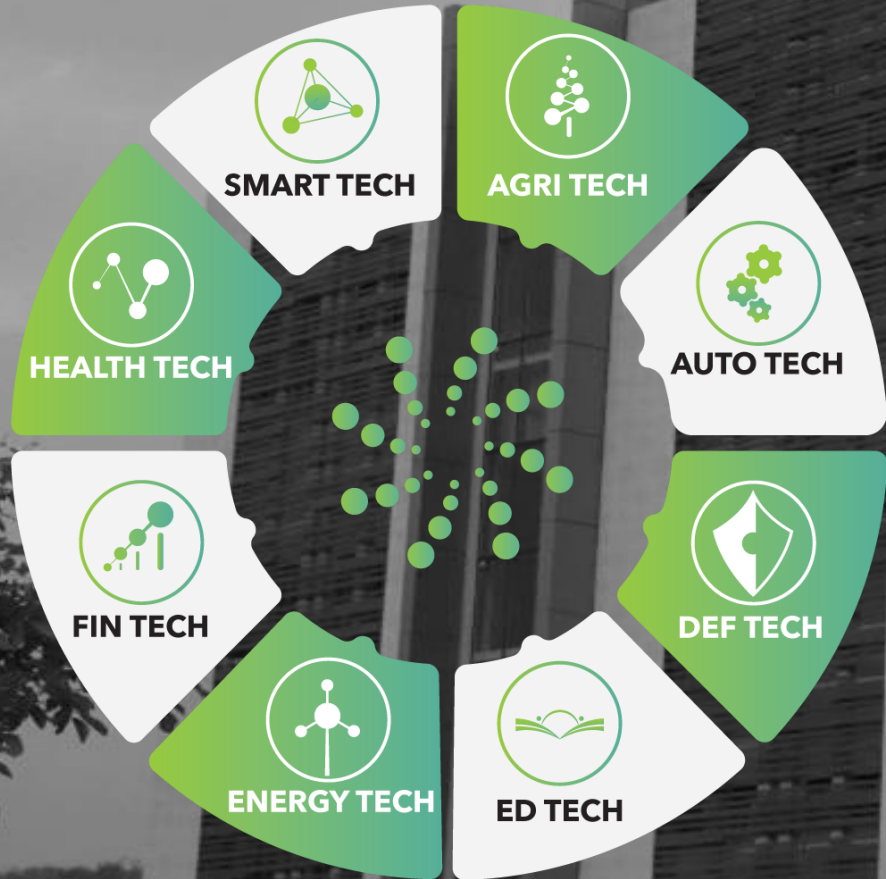

**School of Interdisciplinary
Engineering & Sciences**

30 Hi-Tech Labs under One Roof

07 Industrial Labs

ENTREPRENEURIAL ECOSYSTEM

- Pioneer in university-based incubation
- The largest incubation space in Pakistan
- Mandatory Course on Entrepreneurship

FILED IPs: **1100+**
AWARDED IPs: **214**
INTERNATIONAL IPs: **9**

70 IPs
TRANSFERRED
TO INDUSTRY

TechOne Established in 2005

NATIONAL SCIENCE & TECHNOLOGY PARK

Pakistan's First University based
Science and Technology Park

NSTP

- **114** Hi-tech companies on board –
 - ❖ **54** Anchor tenants and SMEs
 - ❖ **63** Startups
 - 25** MNCs from **11** Countries

8 Thematic Sectors

High-tech Special Economic Zone (SEZ)

58 Acres of Land for Expansion